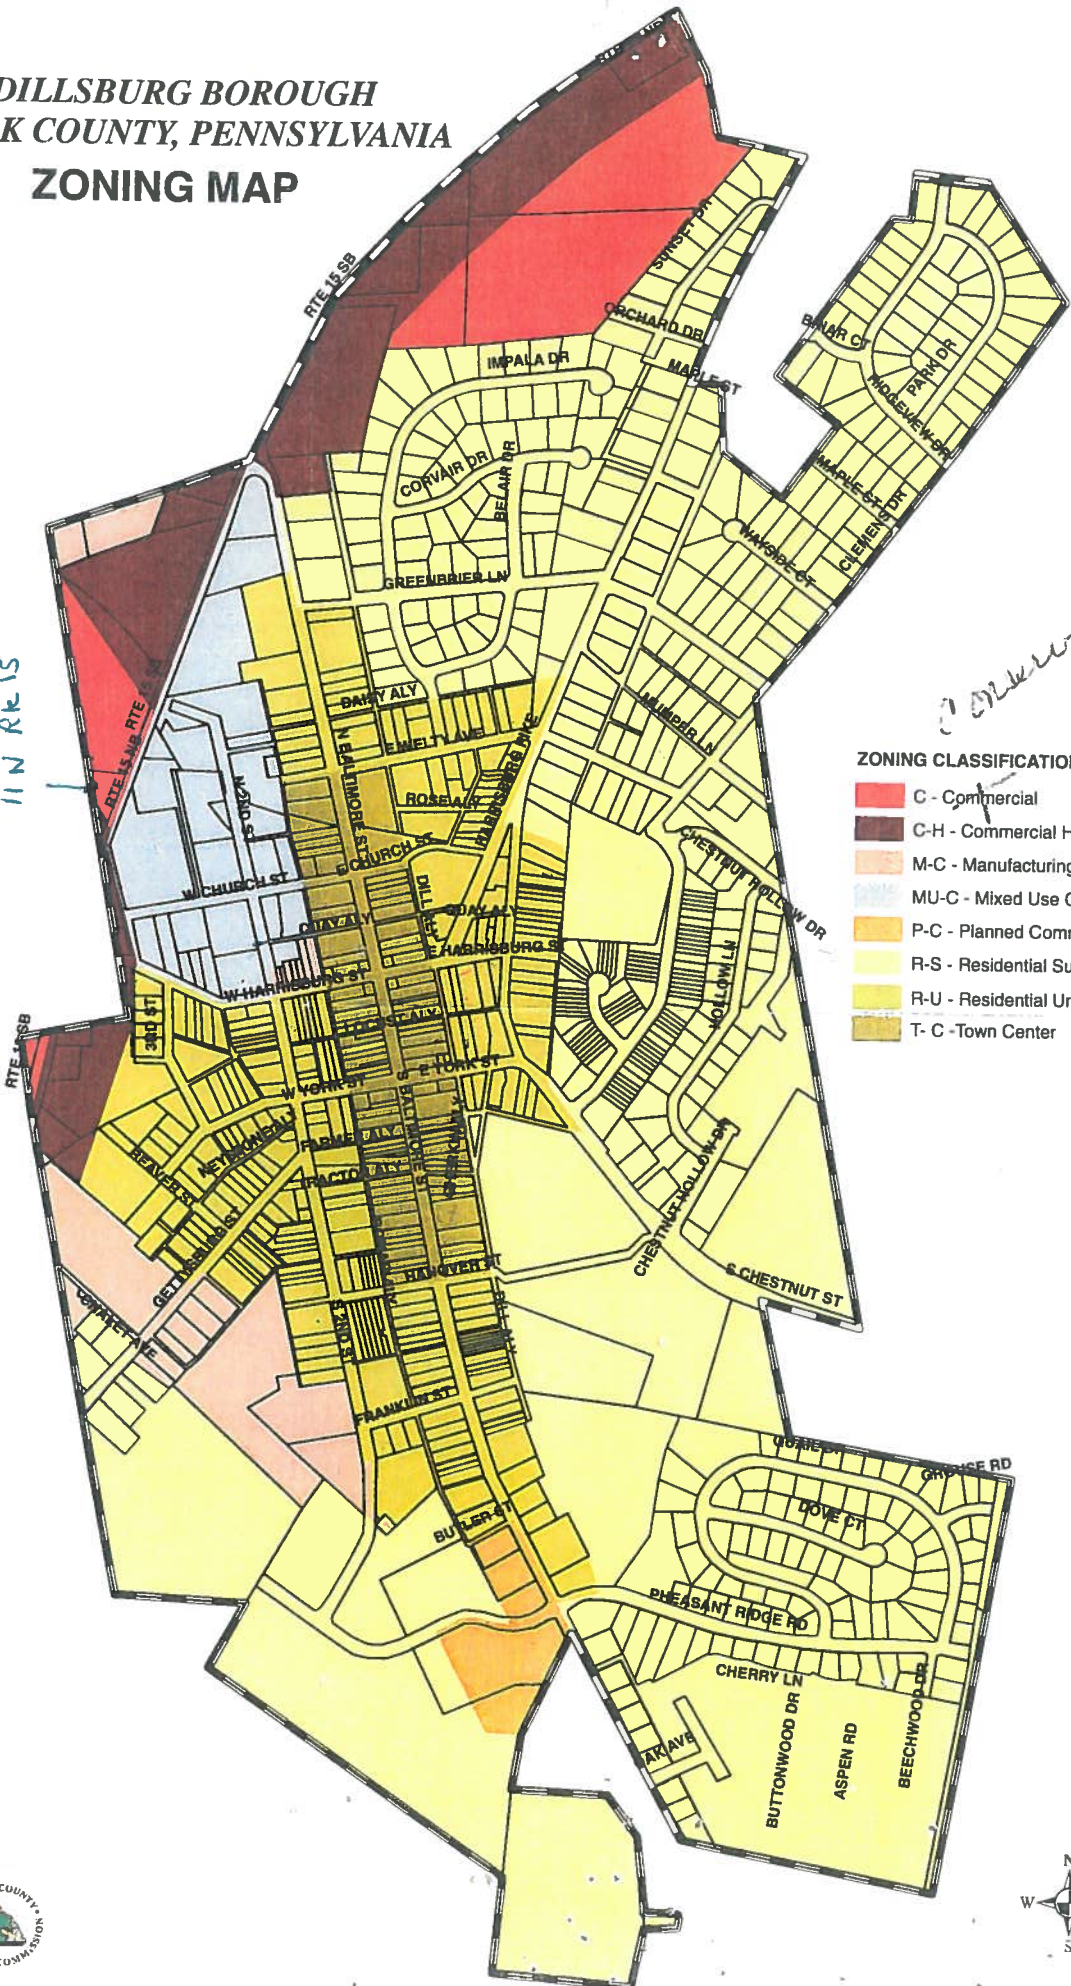

DILLSBURG BOROUGH YORK COUNTY, PENNSYLVANIA ZONING MAP

11N RK 15

2011/12/11

- ZONING CLASSIFICATIONS**
- C - Commercial
 - C-H - Commercial Highway
 - M-C - Manufacturing Commercial
 - MU-C - Mixed Use Center
 - P-C - Planned Commercial
 - R-S - Residential Suburban
 - R-U - Residential Urban
 - T-C - Town Center