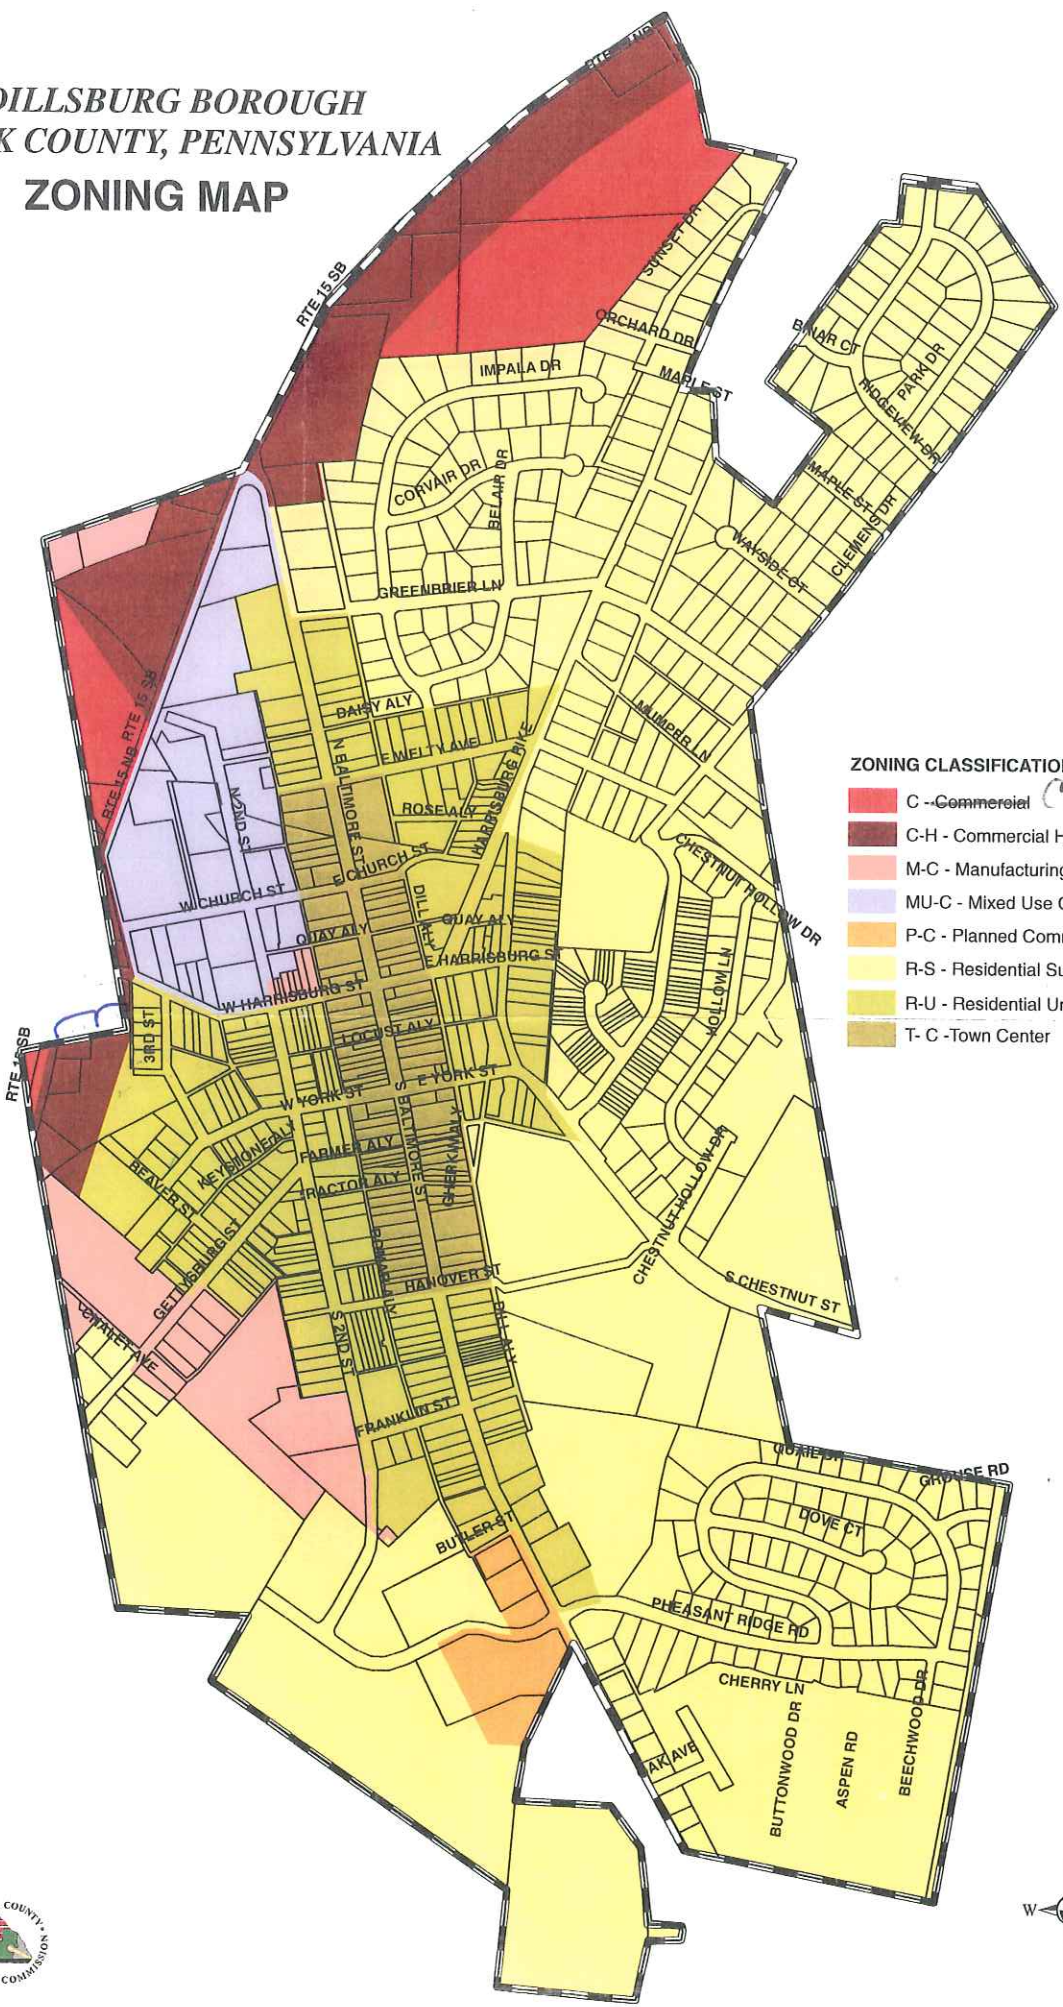

# DILLSBURG BOROUGH YORK COUNTY, PENNSYLVANIA ZONING MAP

### ZONING CLASSIFICATIONS

- C - Commercial *Conservation*
- C-H - Commercial Highway
- M-C - Manufacturing Commercial
- MU-C - Mixed Use Center
- P-C - Planned Commercial
- R-S - Residential Suburban
- R-U - Residential Urban
- T-C - Town Center