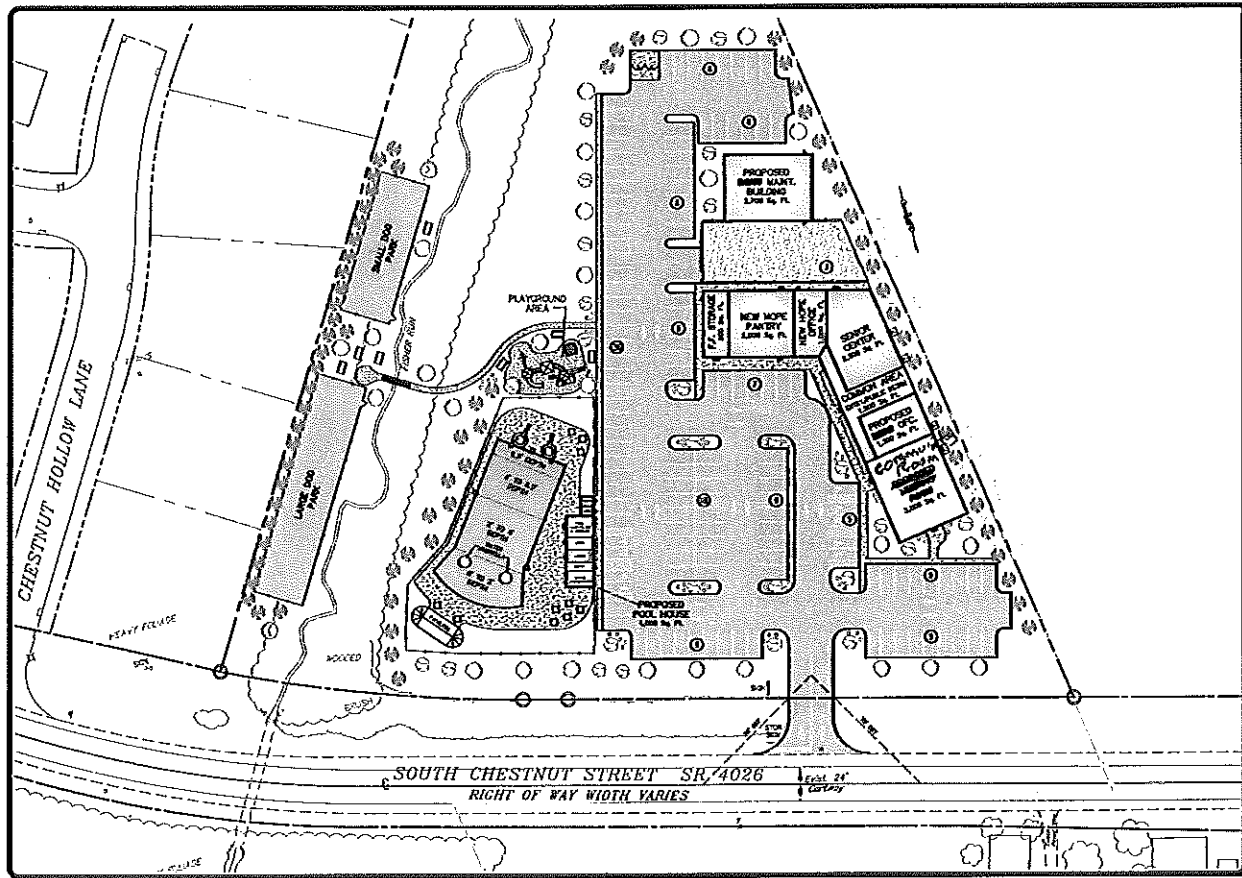

BOROUGH OF DILLSBURG

COMMUNITY PARK "FUN & FUNCTIONAL"

SKETCH PLAN 2-A
 DILLSBURG
 COMMUNITY CENTER
 CHESTNUT STREET (SR 4026)
 DILLSBURG BOROUGH YORK COUNTY, PA

LET PROJ. #: 810-010
 DATE: 12/18/10
 SHEET NO. 1 OF 1